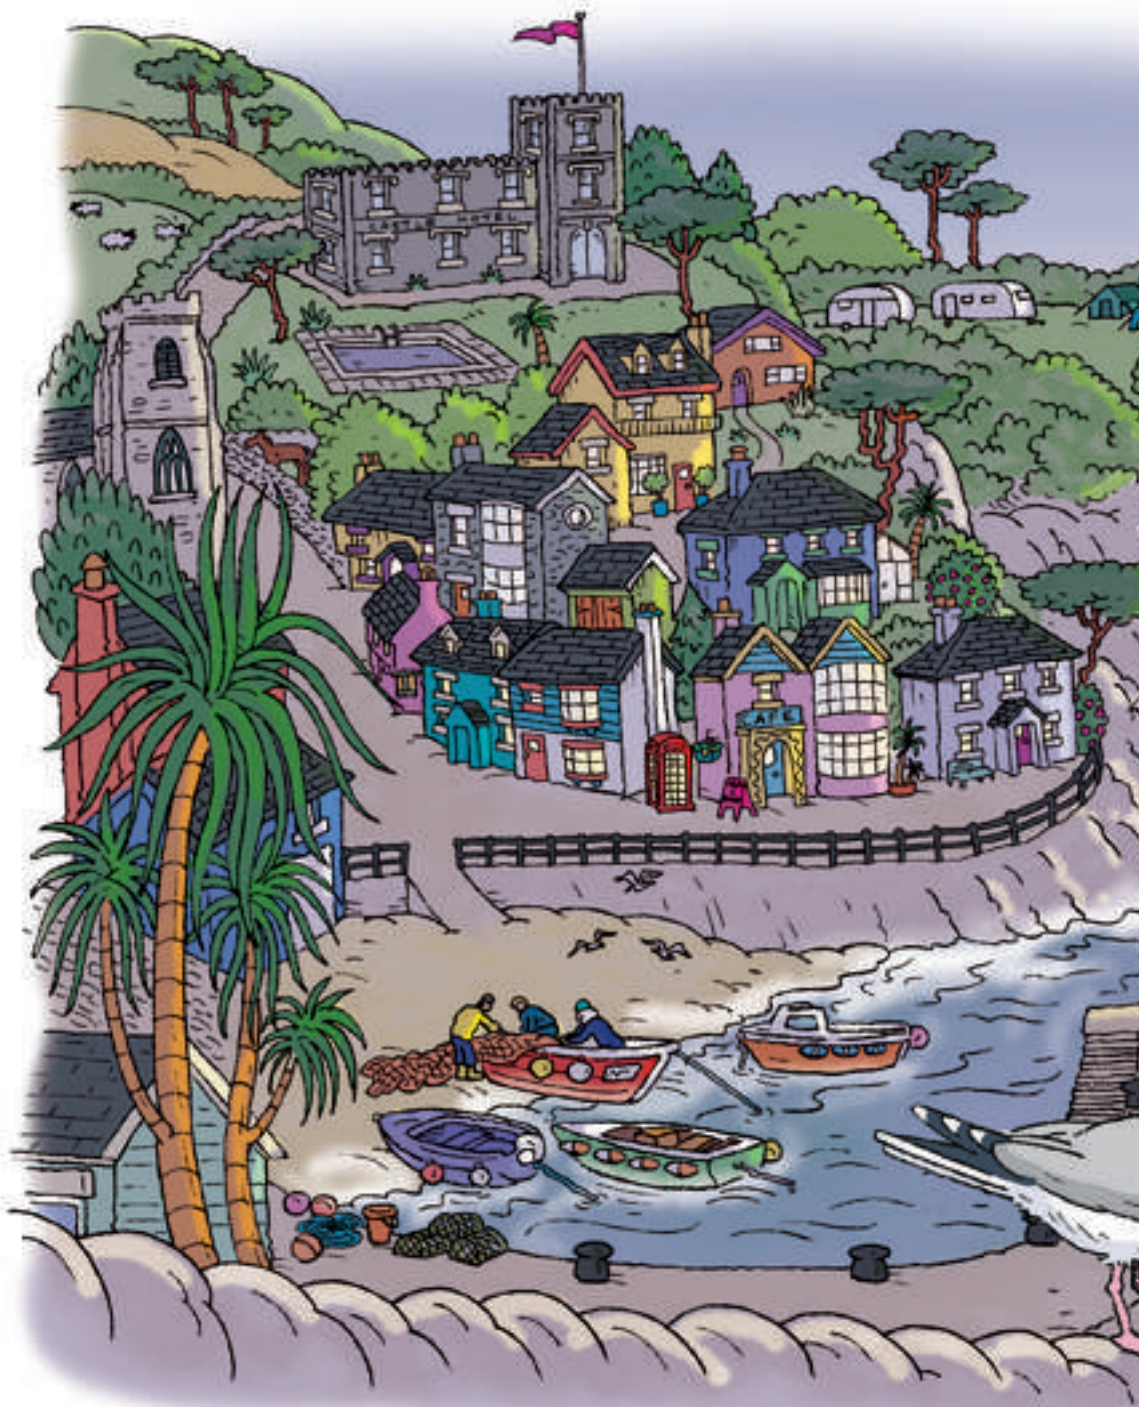

Richmond
PRIMARY READERS

Mystery Island

Julie Davies

 **Richmond**

This is the village
of Polcastle.
It's in Cornwall.

It's early morning. The
sun is rising. There is a mist
coming in from the sea.
The town is waking up.

The old man
is on the beach,
looking out
to sea.
He is waiting...

Later that morning, Star, Avril and Leo are in the village café *Tea and Books*. It is the first day of their holidays in Polcastle. They are talking about their plans.