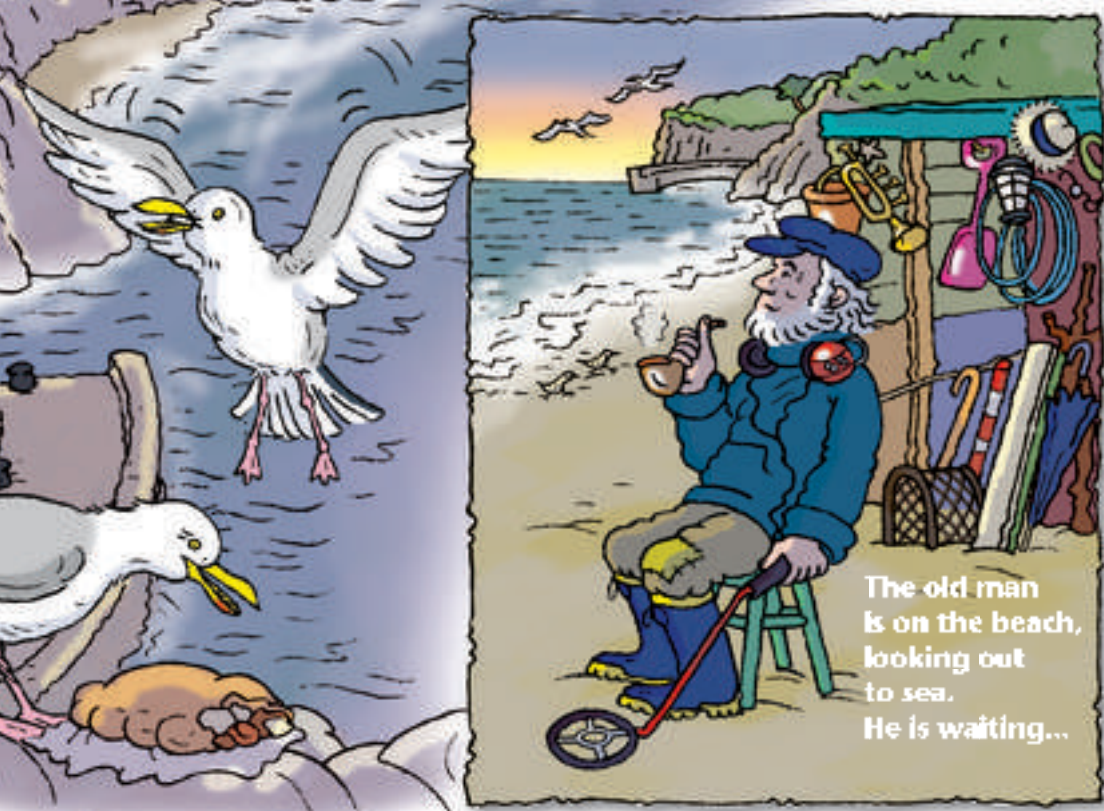

Richmond
PRIMARY READERS

Mystery Island

Julie Davies

 **Richmond**

This is the village
of Polcastle.
It's in Cornwall.

It's early morning. The
sun is rising. There is a mist
coming in from the sea.
The town is waking up.

The old man
is on the beach,
looking out
to sea.
He is waiting...

Later that morning, Star, Avril and Leo are in the village café *Tea and Books*. It is the first day of their holidays in Polcastle. They are talking about their plans.